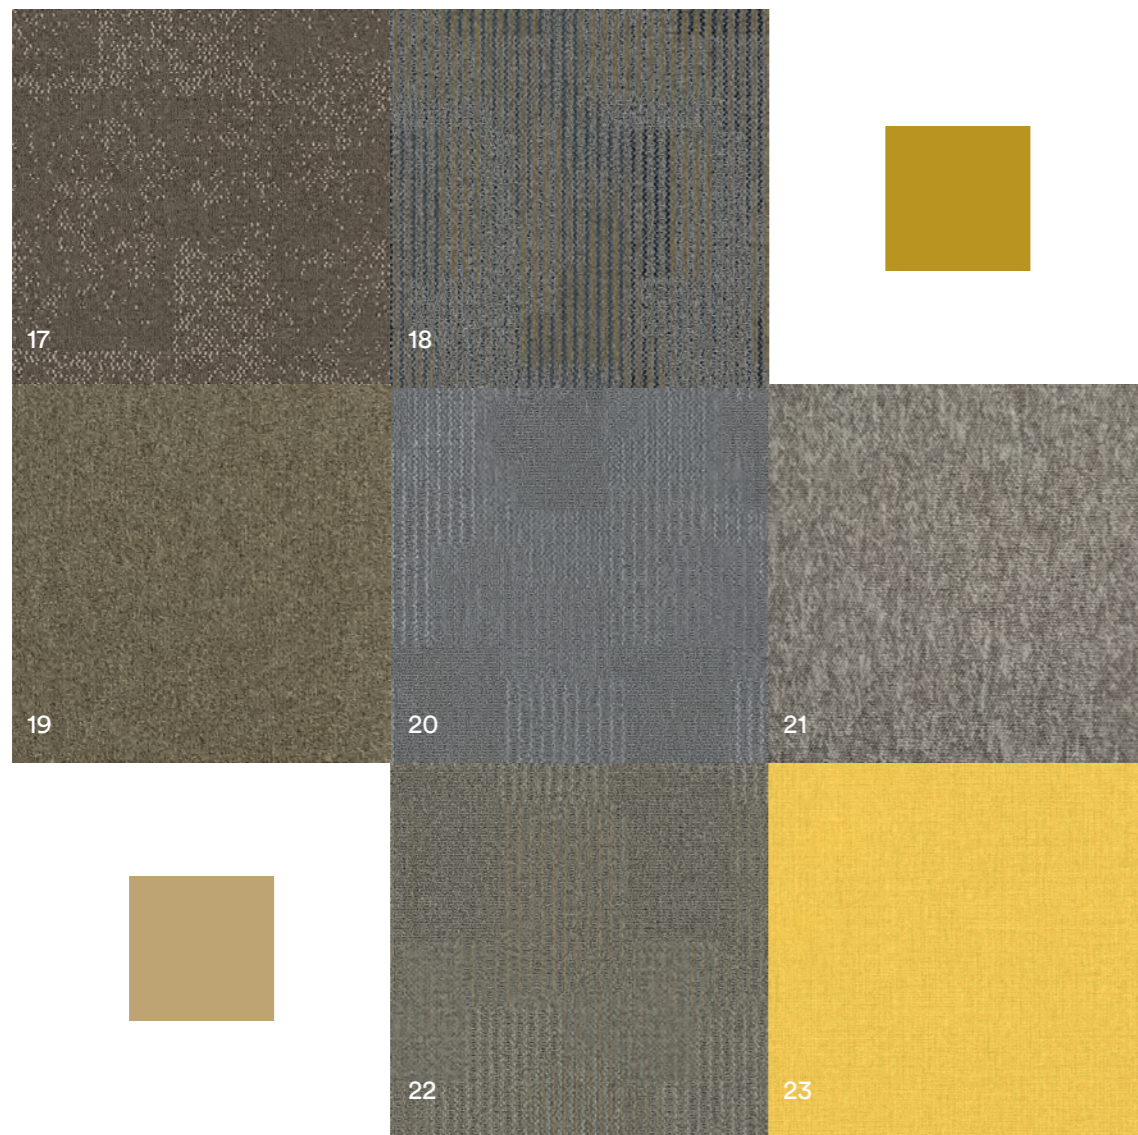

Interlude

Mix & Match

17 - Trends Sandstorm | 18 - Interlude Timbre | 19 - Metrópolis 001 Asuncion | 20 - Interlude Beat | 21 - Astral 401 Lyra | 22 - Interlude Pitch | 23 - Hercules Square Yellow