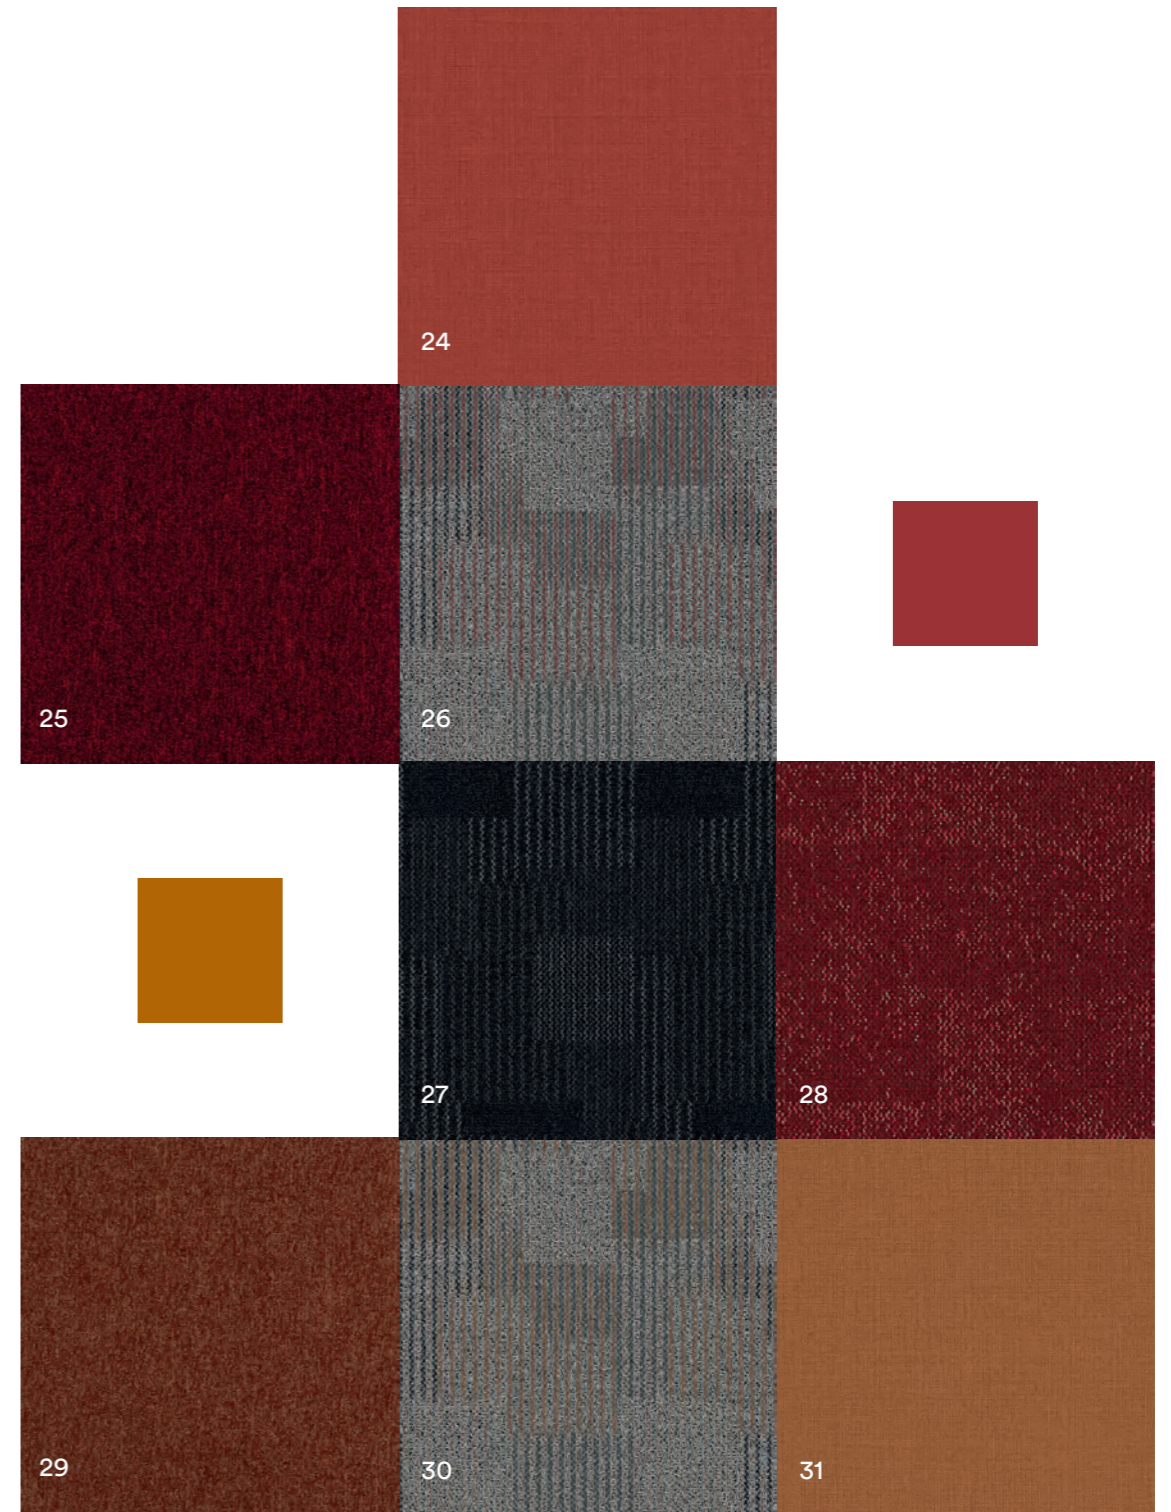

24 - Hercules Square Red | 25 - Metrópolis 106 Lima | 26 - Interlude Vibra | 27 - Interlude Echo | 28 - Trends Volcano | 29 - Metrópolis 105 La Paz | 30 - Interlude Craft | 31 - Hercules Square Orange